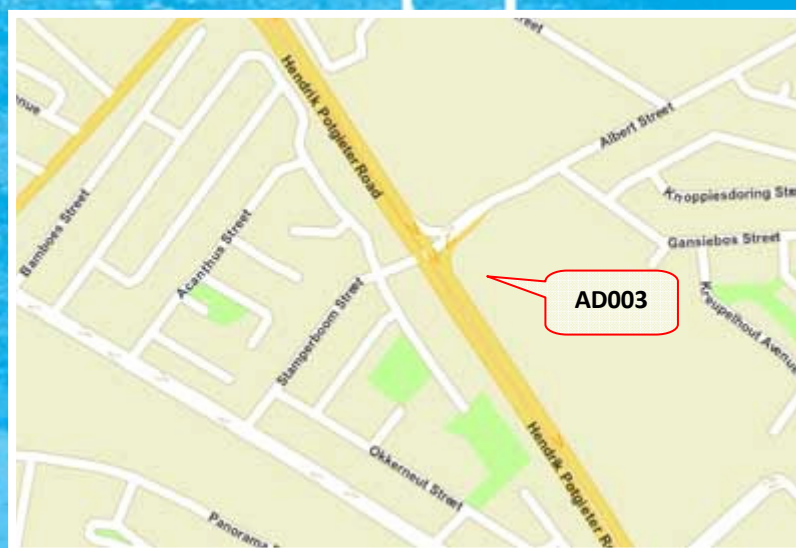

**BILL
BOARDS**

AD003

ARA COMPLIANT

Hillfox Power Centre, Hendrik Potgieter Road, Jhb

SITE LOCATION	HILLFOX POWER CENTRE, CO HENDRIK POTGIETER & ALBERT RD, JHB
MEDIA DESCRIPTION	BILLBOARD, DOUBLE SIDED, EXTERNALLY ILLUMINATED
SIZE (H x W)	7.5m x 5m
SUBSTRATE	FLEXFACE – POCKET & BAR SYSTEM
LSM	5 - 7
DAILY TRAFFIC COUNT	75 000
ROAD GRADING	PREMIUM VIEWING ANGLE – HEAD ON
COMMERCIAL INTERESTS	HILLFOX POWER CENTRE, MCDONALD'S, TOWN SQUARE AT CONSTANTIA S/C, CAR DEALERSHIPS