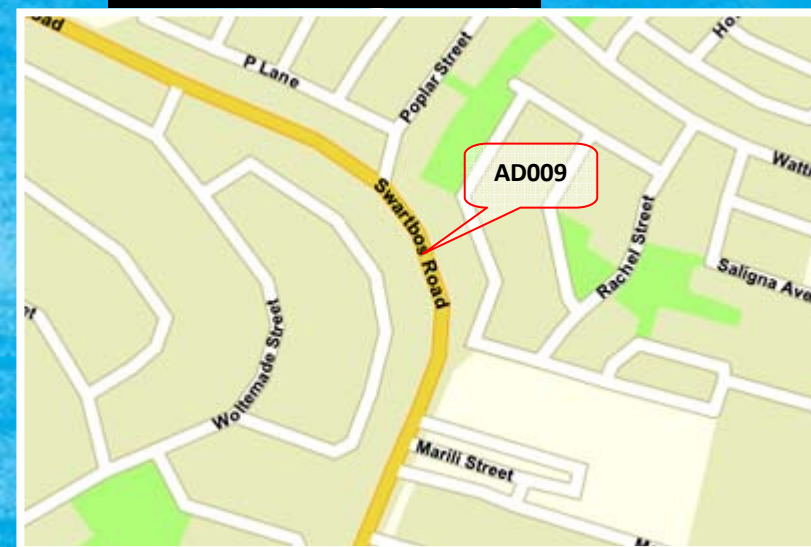

**BILL
BOARDS**

AD009

ARA COMPLIANT

OR Tambo Road, Die Heuwel, Witbank

25°51'51" S, 029°14'31" E

SITE LOCATION	OR TAMBO (SWARTBOS) RD, DIE HEUWEL, WITBANK, MPUMALANGA
MEDIA DESCRIPTION	BILLBOARD, DOUBLE SIDED, NON - ILLUMINATED
SIZE (H x W)	3m x 6m
SUBSTRATE	FLEXFACE – POCKET & BAR SYSTEM
LSM	5 - 7
DAILY TRAFFIC COUNT	TBC
ROAD GRADING	PREMIUM VIEWING ANGLE – HEAD ON
COMMERCIAL INTERESTS	