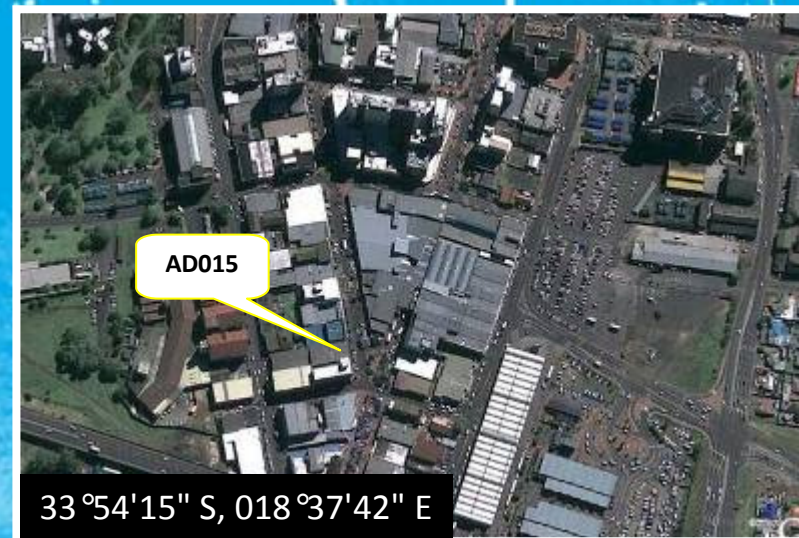

**BILL
BOARDS**

AD015

ARA COMPLIANT

Kruskal Avenue, Belville, Cape Town

SITE LOCATION	KRUSKAL AVENUE, BELVILLE, CAPE TOWN
MEDIA DESCRIPTION	WALL SIGN, SINGLE SIDED, EXTERNALLY ILLUMINATED
SIZE (H x W)	6m x 8m
SUBSTRATE	FLEXFACE – POCKET & BAR SYSTEM
LSM	5 - 7
DAILY TRAFFIC COUNT	35 000
ROAD GRADING	PREMIUM VIEWING ANGLE – HEAD ON
COMMERCIAL INTERESTS	BELVILLE RAILWAY CENTRE, MIDDESTAD MALL, LARGE AFRICAN FLEA MARKET

MEDIA RATE PM R 13,500.00 per face

PRINT & PRODUCTION RATE R 180.00pm²

All prices are quoted net and excludes VAT.

get more out

0800 OUTDOOR | www.adreach.co.za