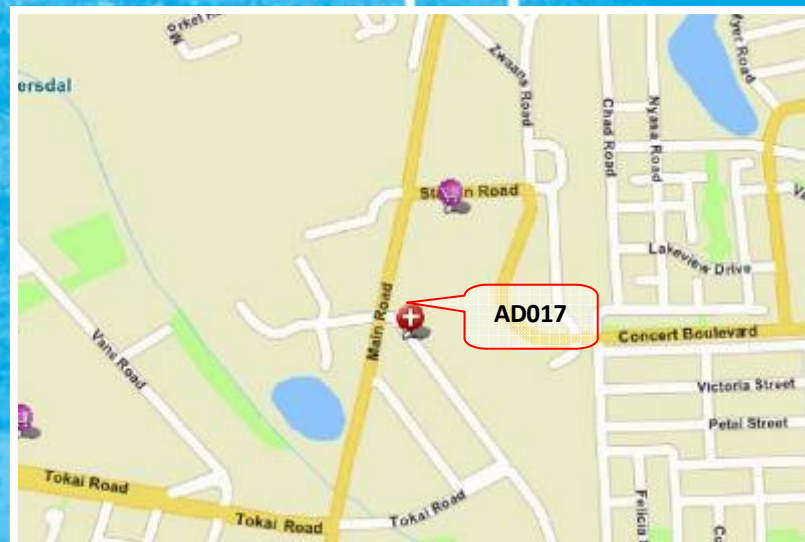

**BILL
BOARDS**

AD017

Main Road, Retreat, Cape Town

SITE LOCATION	MAIN ROAD, RETREAT, CAPE TOWN
MEDIA DESCRIPTION	BILLBOARD, SINGLE SIDED, EXTERNALLY ILLUMINATED
SIZE (H x W)	3m x 4m
SUBSTRATE	FLEXFACE – POCKET & BAR SYSTEM
LSM	4 - 7
DAILY TRAFFIC COUNT	80 000
ROAD GRADING	IMPACT
COMMERCIAL INTERESTS	BLUE ROUTE MALL, SPORTSMAN'S WAREHOUSE, MCDONALDS, SCHOOLS, BUILDERS WAREHOUSE