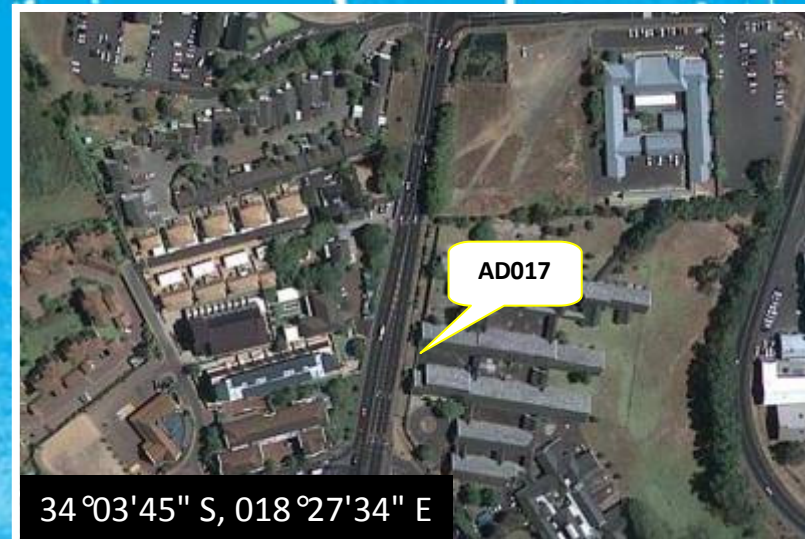

**BILL
BOARDS**

AD017

Main Road, Retreat, Cape Town

SITE LOCATION	MAIN ROAD, RETREAT, CAPE TOWN
MEDIA DESCRIPTION	BILLBOARD, SINGLE SIDED, EXTERNALLY ILLUMINATED
SIZE (H x W)	3m x 4m
SUBSTRATE	FLEXFACE – POCKET & BAR SYSTEM
LSM	4 - 7
DAILY TRAFFIC COUNT	80 000
ROAD GRADING	IMPACT
COMMERCIAL INTERESTS	BLUE ROUTE MALL, SPORTSMAN'S WAREHOUSE, MCDONALDS, SCHOOLS, BUILDERS WAREHOUSE