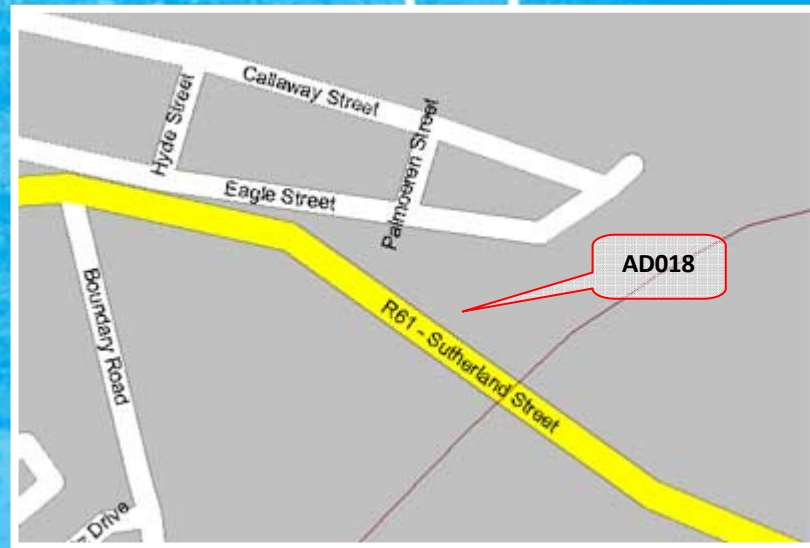

AD018

R61 – Sutherland Road, Mthatha, E-Cape

SITE LOCATION	JUBILEE TAXI RANK, R61 – SUTHERLAND ROAD, MTHATHA, EASTERN CAPE
MEDIA DESCRIPTION	BILLBOARD, DOUBLE SIDED, EXTERNALLY ILLUMINATED
SIZE (H x W)	7.5m x 5m
SUBSTRATE	FLEXFACE – POCKET & BAR SYSTEM
LSM	2 - 5
DAILY TRAFFIC COUNT	35 000
ROAD GRADING	PREMIUM: VIEWING ANGLE – HEAD ON
COMMERCIAL INTERESTS	JUBILEE S/C & TAXI RANK, FNB, MTHATHA CBD, NELSON MANDELA'S HOME - TOURIST ATTRACTION